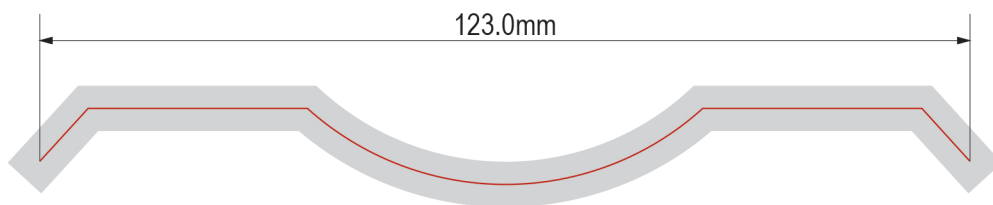

INSIDE
WALLET

INSIDE

123.0mm

FRONT

SPINE

BACK